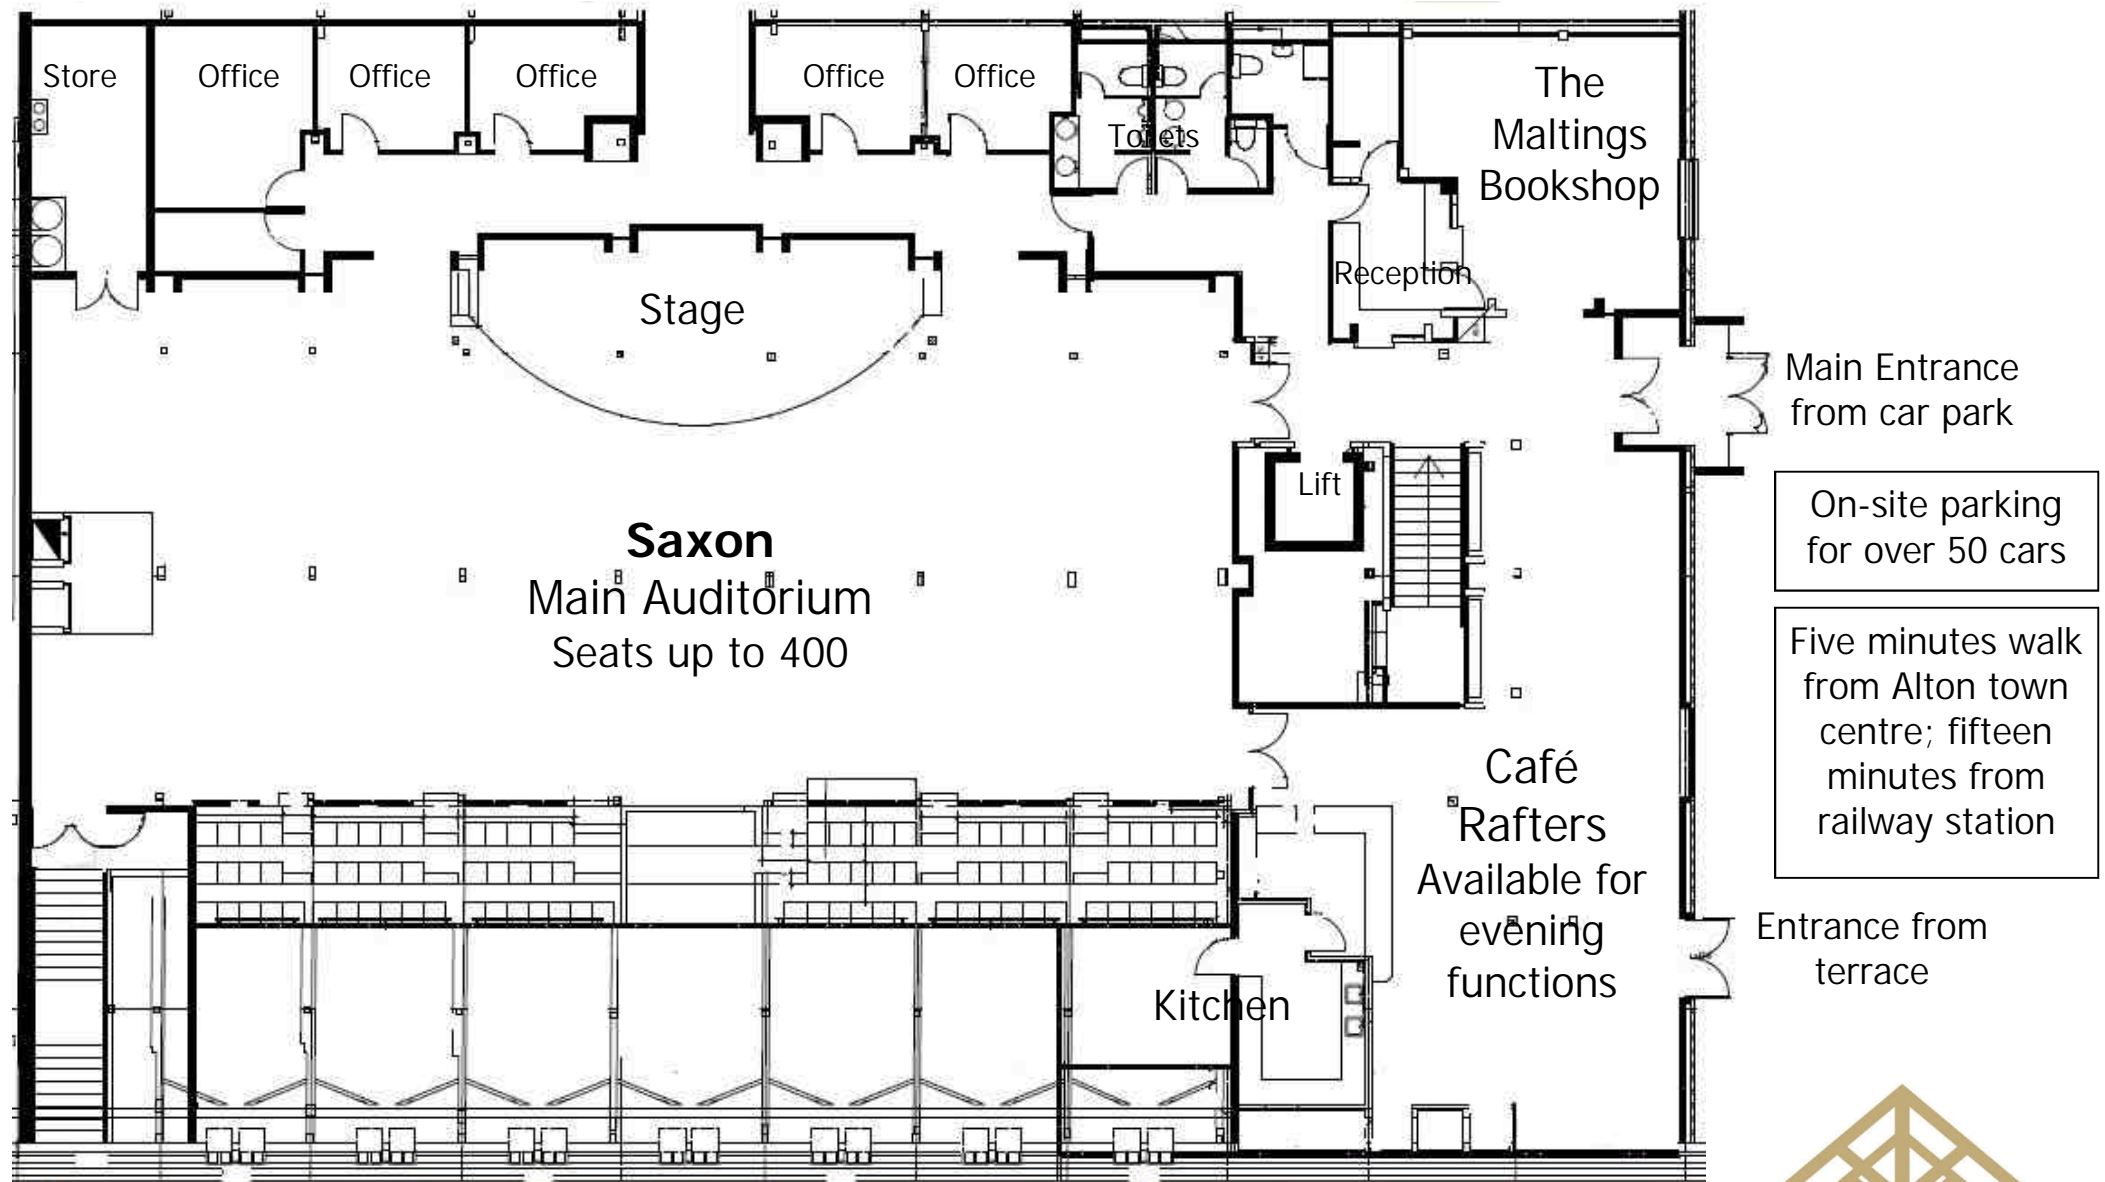

Alton Maltings Centre

Upper Level

Main auditorium, Café Rafter, The Maltings Bookshop

Alton Maltings Centre,
Maltings Close, Alton,
Hampshire, GU34 1DT
01420 81950

Maltings Close